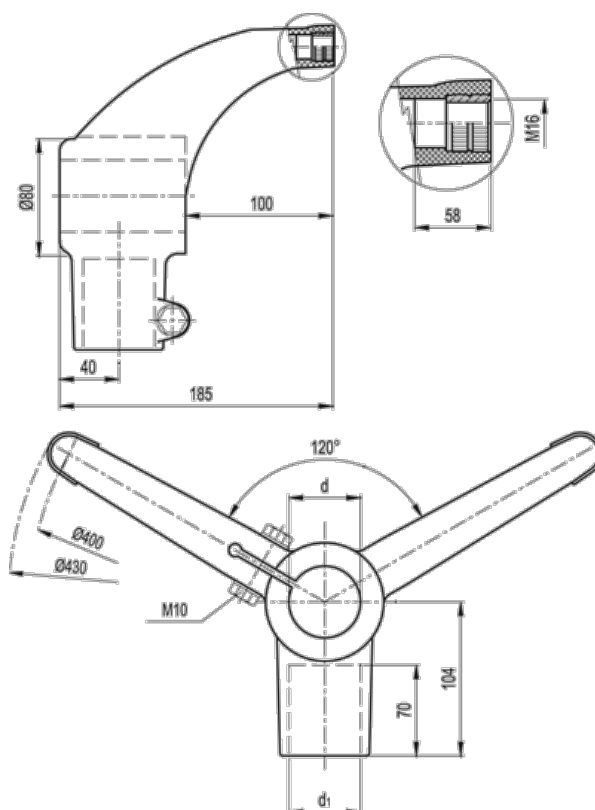

# Data Sheet

Article number: 2310419616

Description: E+G Support base with connection joint  
BAG2-120-48-48-A

## Measures

d (inch) = 1 1/2 Gas  
d1 (inch) = 1 1/2 Gas  
d1 (mm) = 48.3  
d mm = 48.3  
Weight (g) = 720